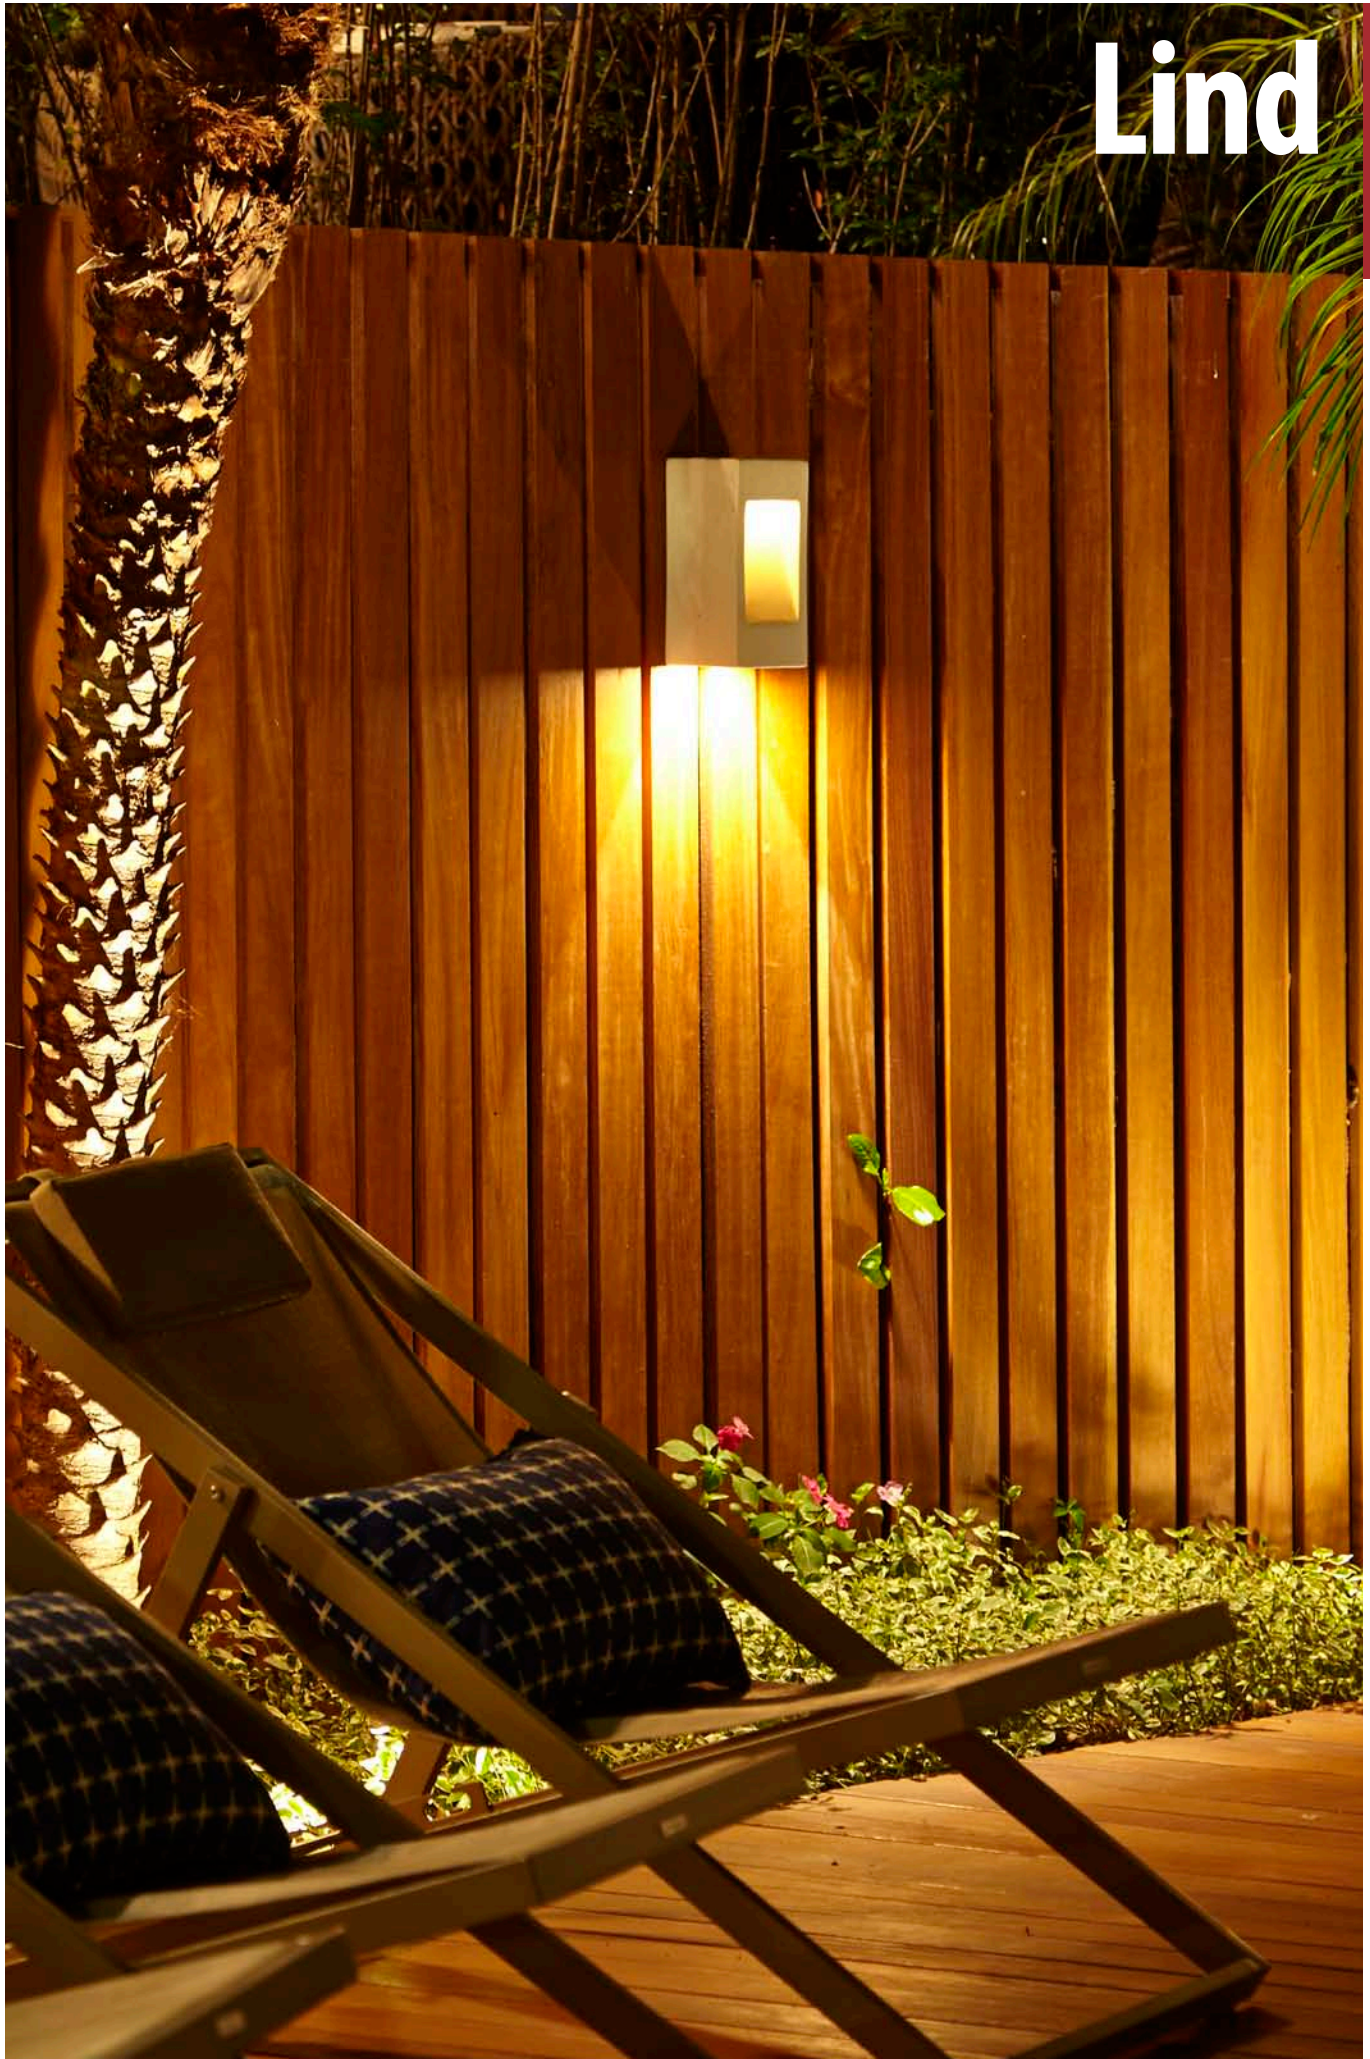

Lind

Arandela