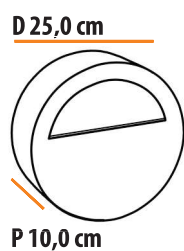

## Description of product

Name: Mila  
 Type: Wall Sconce  
 Use: Indoor/Outdoor  
 Material: Ceramic and Glass

máx. 50W / 127 V 230 V/ E27

1x  

    **1,4** 

## Dimensões Dimensions:

Cores Colors	BRANCO WHITE	AREIA SAND	PRETO BLACK
Código Code	A541	A542	A618