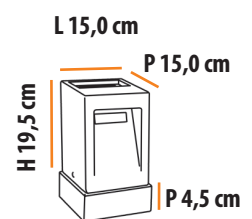

## Description of product

Name: Lotus  
 Type: Path Lighting  
 Use: Outdoor  
 Material: Ceramic, Glass and Wood

máx. 50 W / 127 V 230 V/ E27

1x  

    **2,5** 

## Dimensões Dimensions:

**Balizador**

<b>Cores Colors</b>	BRANCO WHITE	AREIA SAND
<b>Código Code</b>	B480	B481