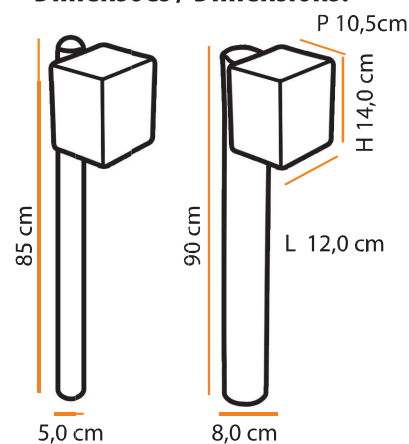

### Dimensões / Dimensions:

## Description of product

Name: Malaia  
 Type: Path Lighting  
 Use: Outdoor  
 Material: Ceramic, Glass and Aluminium / Eucalyptus

máx. 60 W / 127 V 230 V / G9

Balizador