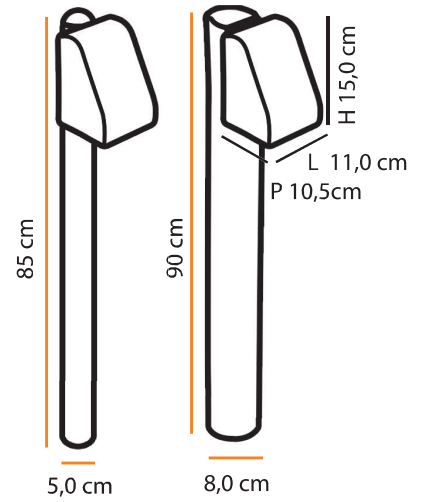

### Dimensões / Dimensions:

**Balizador**

## Description of product

Name: Metis  
 Type: Path Lighting  
 Use: Outdoor  
 Material: Ceramic and Aluminium/  
 Ceramic and Eucalyptus

60 W / 127 V 230 V/ G9