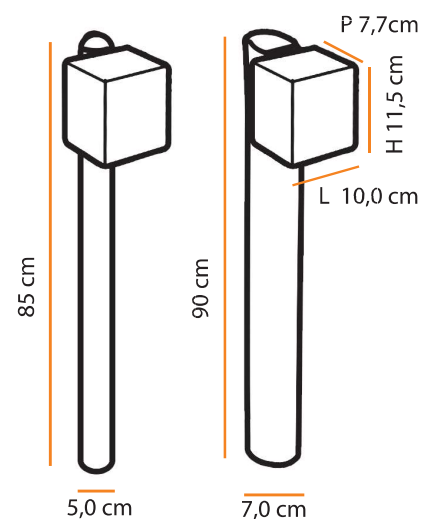

## Description of product

Name: Tatis  
 Type: Path Lighting  
 Use: Outdoor  
 Material: Ceramic, Glass and Eucalyptus / Aluminium

máx. 60 W / 127 V 230 V/ G9

## Dimensões / Dimensions:

Balizador